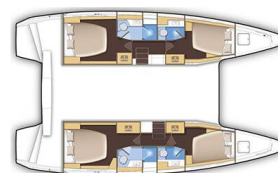

LAGOON 42

ECONOMY (2019)

Catamaran Lagoon 42 ECONOMY, built in 2019 is anchored in the Rhodes New Marina, Dodecanese, Greece. It has 6 + 2 cabins, can accommodate 8 + 2 people and has 4 toilets. Bed linen and kitchen equipment are included in the price.

ECONOMY

Production year

2019

Length

42 ft

Cabins

6 + 2

Berths