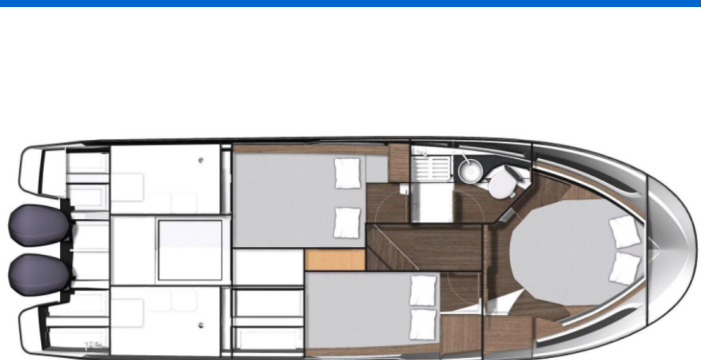

MERRY FISHER 1095

Ojj Misia (2021)

Motor boat Merry Fisher 1095 Ojj Misia, built in 2021 is anchored in the **Marina Pirovac, Šibenik region, Croatia**. It has **3 cabins**, can accommodate **6 + 2 people** and has **1 toilets**. Bed linen and kitchen equipment are included in the price.

Ojj Misia

Production year

2021

Length

34 ft

Cabins

3

Berths