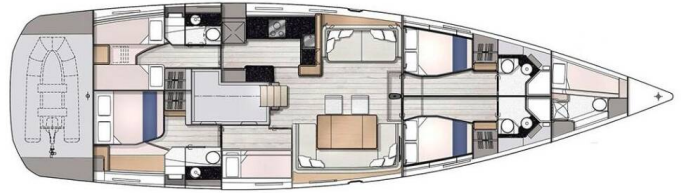

# JEANNEAU 65

Uranos (2023)

Sailing yacht Jeanneau 65 Uranos, built in 2023 is anchored in the Lavrion, main port, Athens area/Saronic/Peloponese, Greece. It has 6 cabins, can accommodate 12 people and has 5 toilets. Bed linen and kitchen equipment are included in the price.