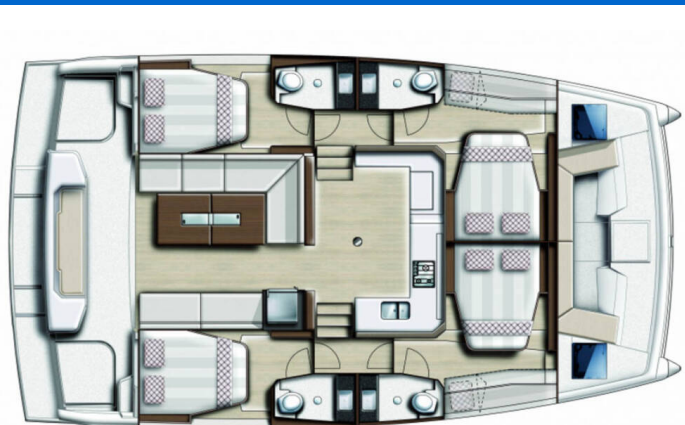

# BALI CATSPACE

Ghost (2022)

Catamaran Bali Catspace Ghost, built in 2022 is anchored in the Dubrovnik, Komolac, ACI Marina Dubrovnik, Dubrovnik region, Croatia. It has 4 cabins, can accommodate 8 + 2 people and has 4 toilets. Bed linen and kitchen equipment are included in the price.

**Ghost**

Production year

**2022**

Length

**40 ft**

Cabins

**4**

Berths