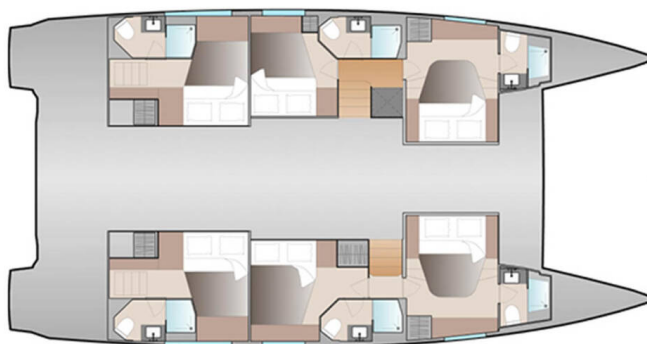

FOUNTAIN PAJOT AURA 51

Endless Summer (2022)

Catamaran Fountaine Pajot Aura 51 Endless Summer, built in 2022 is anchored in the BVI, Tortola, Nanny Cay Marina, British Virgin Islands, British Virgin Islands. It has 6 cabins, can accommodate 12 + 2 people and has 6 toilets. Bed linen and kitchen equipment are included in the price.

YACHT SPECIFICATIONS

Yacht Base

**BVI, Tortola, Nanny Cay Marina,
British Virgin Islands**

Yacht ID

4545

Brands

Fountaine Pajot

Yacht name

Endless Summer

Production year

2022

Length

51 ft

Cabins

6

Berths

12 + 2

Max Persons

12

WC

6

Engine

2 x 75 HP

Fuel tank

900 l

WEBSITE

www.plujeme.cz

PHONE

+420 720 755 085

MOBILE

+420 777 170 276

E-MAIL

info@plujeme.cz

PLUJEME RÁDI S.R.O.

Dlouhá 730/35, 11000 Praha 1 – Staré Město, Czech Republic