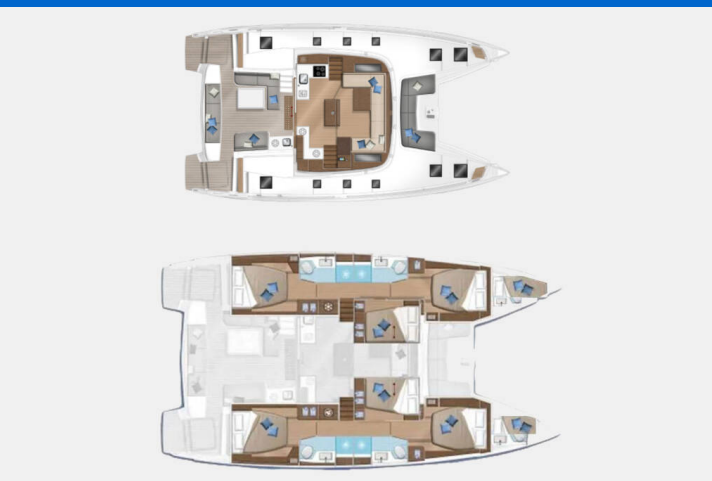

LAGOON 50

Silhouette (2022)

Catamaran **Lagoon 50 Silhouette**, built in **2022** is anchored in the **Athens, Alimos marina, Athens area/Saronic/Peloponese, Greece**. It has **6 + 2 cabins**, can accommodate **12 people** and has **4 + 2 toilets**. Bed linen and kitchen equipment are included in the price.

Silhouette

Production year

2022

Length

48 ft

Cabins

6 + 2

Berths

12

Max Persons

12

WC

4 + 2

Engine

2 x 80 HP

Fuel tank