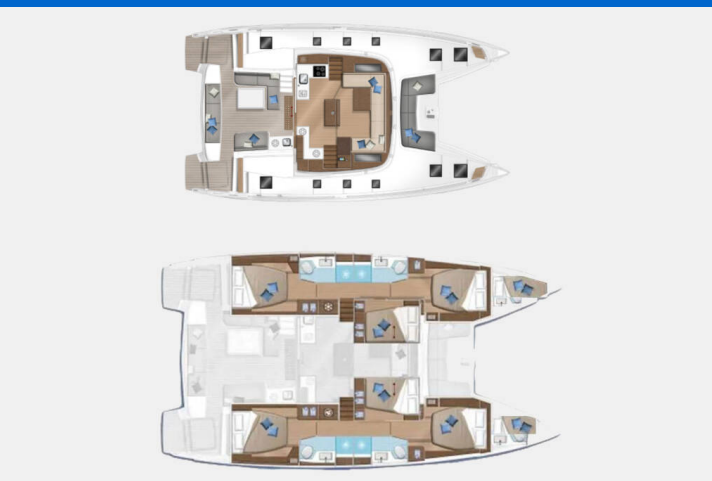

LAGOON 50

Silhouette (2022)

Catamaran Lagoon 50 Silhouette, built in 2022 is anchored in the Athens, Alimos marina, Athens area/Saronic/Peloponese, Greece. It has 6 + 2 cabins, can accommodate 12 people and has 4 + 2 toilets. Bed linen and kitchen equipment are included in the price.

Silhouette

Production year

2022

Length

48 ft

Cabins

6 + 2

Berths

12

Max Persons

12

WC

4 + 2

Engine

2 x 80 HP

Fuel tank