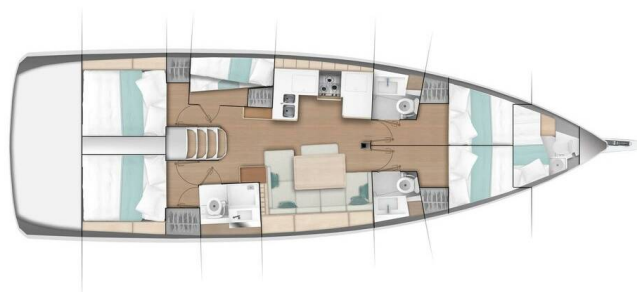

SUN ODYSSEY 490

Oracle (2022)

Sailing yacht Sun Odyssey 490 Oracle, built in 2022 is anchored in the **Kas Marina, Mediterranean, Turkey**. It has **5 + 1 cabins**, can accommodate **10 + 1 people** and has **3 toilets**. Bed linen and kitchen equipment are included in the price.