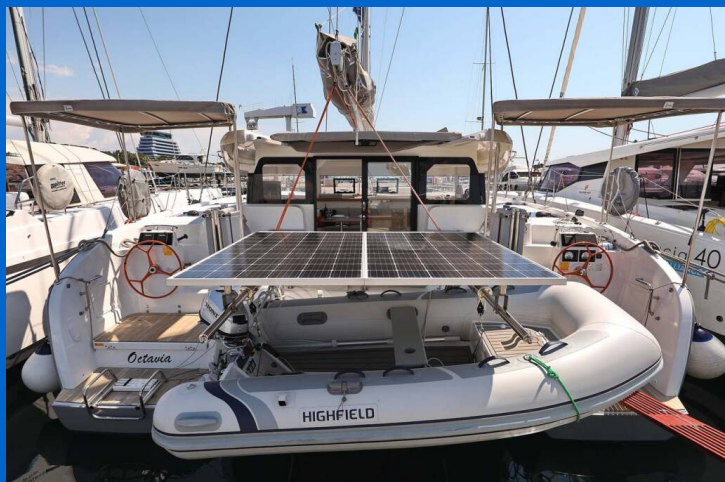

EXCESS 11

Octavia (2022)

Catamaran **Excess 11 Octavia**, built in **2022** is anchored in the **Pula, Marina Polesana, Istra, Croatia**. It has **3 + 2 cabins**, can accommodate **6 + 2 + 2 people** and has **2 toilets**. Bed linen and kitchen equipment are included in the price.