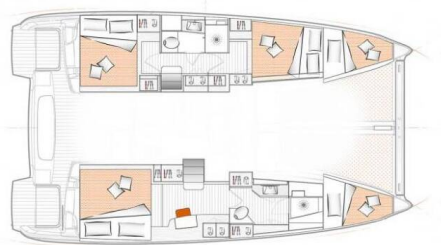

EXCESS 11

Octavia (2022)

Catamaran **Excess 11 Octavia**, built in **2022** is anchored in the **Pula, Marina Polesana, Istra, Croatia**. It has **3 + 2 cabins**, can accommodate **6 + 2 + 2 people** and has **2 toilets**. Bed linen and kitchen equipment are included in the price.

Octavia

Production year

2022

Length

37 ft

Cabins

3 + 2

Berths