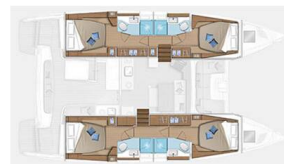

LAGOON 46

PRESTIGE (2022)

Catamaran Lagoon 46 PRESTIGE, built in 2022 is anchored in the **Capo D'orlando Marina, Sicily, Italy**. It has **4 + 2 cabins**, can accommodate **8 + 2 people** and has **4 toilets**. Bed linen and kitchen equipment are included in the price.