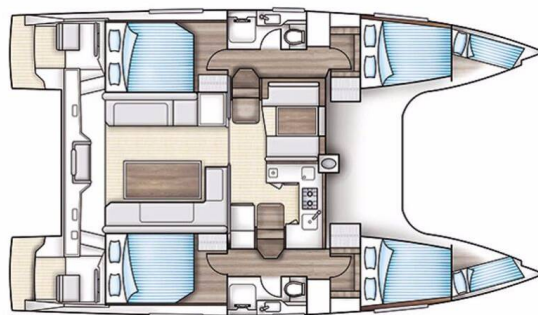

# NAUTITECH 40 OPEN

Rosa (2015)

Catamaran Nautitech 40 Open Rosa, built in 2015 is anchored in the Trogir, Marina Trogir (ex.SCT), Split region, Croatia. It has 4 + 2 cabins, can accommodate 8 + 2 people and has 2 toilets. Bed linen and kitchen equipment are included in the price.

**Rosa**

Production year

**2015**

Length

**39 ft**

Cabins

**4 + 2**

Berths