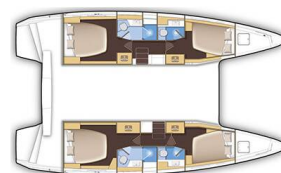

LAGOON 42

CLASS (2020)

Catamaran Lagoon 42 CLASS, built in 2020 is anchored in the **Skiathos, Skiathos/Sporades, Volos, Greece**. It has **4 + 2 cabins**, can accommodate **8 + 2 people** and has **4 toilets**. Bed linen and kitchen equipment are included in the price.

CLASS

Production year

2020

Length

42 ft

Cabins

4 + 2

Berths