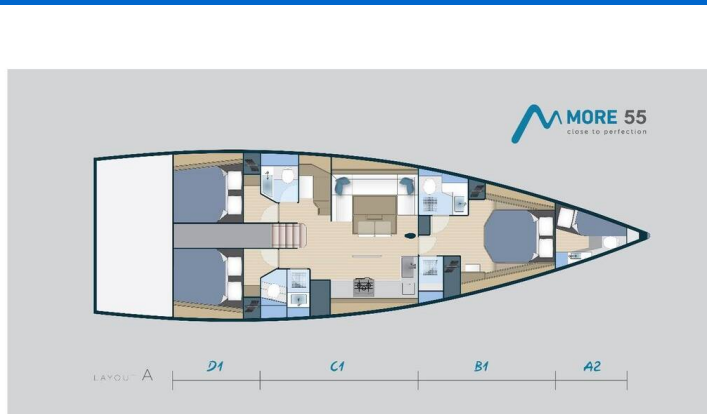

MORE 55

Sophie Emilie (2022)

Sailing yacht **More 55 Sophie Emilie**, built in **2022** is anchored in the **Trogir, Yachtclub Seget (Marina Baotić), Split region, Croatia**. It has **3 + 1 cabins**, can accommodate **6 + 2 + 1 people** and has **3 + 1 toilets**. Bed linen and kitchen equipment are included in the price.

Sophie Emilie

Production year

2022

Length

55 ft

Cabins

3 + 1

Berths