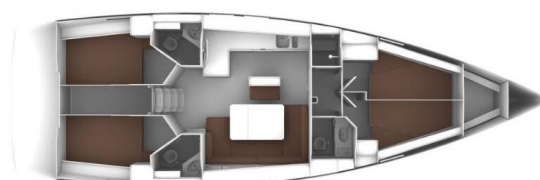

BAVARIA CRUISER 46

Sail La Vie (2022)

Sailing yacht **Bavaria Cruiser 46 Sail La Vie**, built in **2022** is anchored in the **Port of Kavala, Northern Greece/Aegean, Greece**. It has **4 cabins**, can accommodate **8 + 1 people** and has **3 toilets**. Bed linen and kitchen equipment are included in the price.