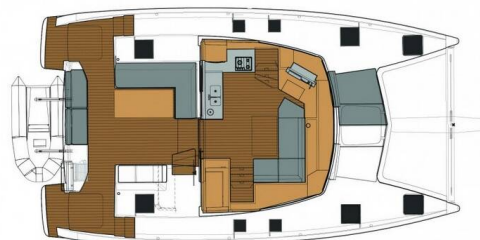

FOUNTAINÉ PAJOT LUCIA 40

Why Not (2016)

Catamaran Fountaine Pajot Lucia 40 Why Not, built in 2016 is anchored in the **Trogir, Marina Trogir (ex.SCT), Split region, Croatia**. It has **4 cabins**, can accommodate **8 + 2 people** and has **4 toilets**. Bed linen and kitchen equipment are included in the price.

YACHT SPECIFICATIONS

Yacht Base

**Trogir, Marina Trogir (ex.SCT),
Croatia**

Yacht ID

410

Brands

Fountaine Pajot

Yacht name

Why Not

Production year

2016

Length

38 ft

Cabins

4

Berths

8 + 2

WC

4

Engine

2 x 30 HP

Fuel tank

300 l

WEBSITE

www.plujeme.cz

PHONE

+420 720 755 085

MOBILE

+420 777 170 276

E-MAIL

info@plujeme.cz

PLUJEME RÁDI S.R.O.

Dlouhá 730/35, 11000 Praha 1 – Staré Město, Czech Republic