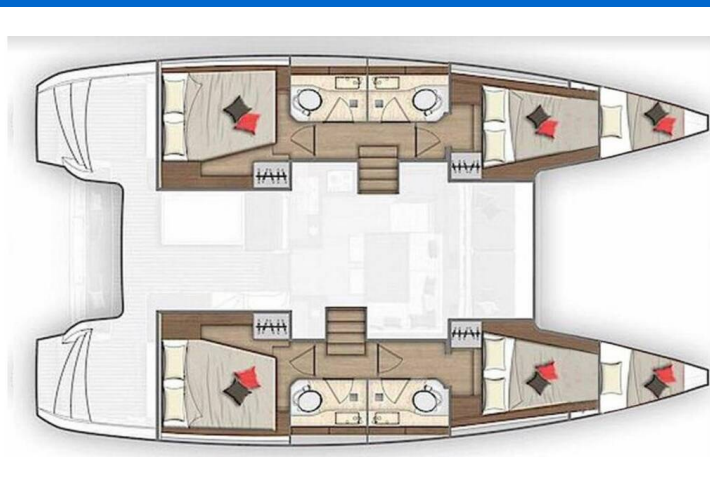

LAGOON 40

Fratelli (2022)

Catamaran Lagoon 40 Fratelli, built in 2022 is anchored in the Corfu, Gouvia Marina, Ionian Islands, Greece. It has 4 + 2 cabins, can accommodate 10 + 2 people and has 4 toilets. Bed linen and kitchen equipment are included in the price.

Fratelli

Production year

2022

Length

39 ft

Cabins

4 + 2

Berths