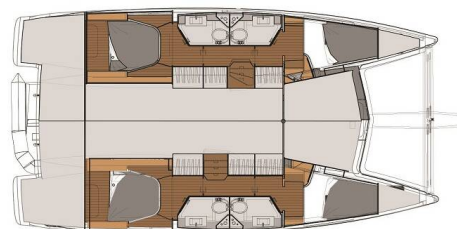

FOUNTAIN PAJOT LUCIA 40

Valeriia (2017)

Catamaran Fountaine Pajot Lucia 40 Valeriia, built in 2017 is anchored in the **Trogir, Luka Marina, Split region, Croatia**. It has **4 cabins**, can accommodate **8 + 2 people** and has **4 toilets**. Bed linen and kitchen equipment are included in the price.

YACHT SPECIFICATIONS

Yacht Base

Trogir, Luka Marina, Croatia

Yacht ID

4012

Brands

Fountaine Pajot

Yacht name

Valeriia

Production year

2017

Length

38 ft

Cabins

4

Berths

8 + 2

WC

4

Engine

2 x 30 HP

Fuel tank

250 l

WEBSITE

www.plujeme.cz

PHONE

+420 720 755 085

MOBILE

+420 777 170 276

E-MAIL

info@plujeme.cz

PLUJEME RÁDI S.R.O.

Dlouhá 730/35, 11000 Praha 1 – Staré Město, Czech Republic