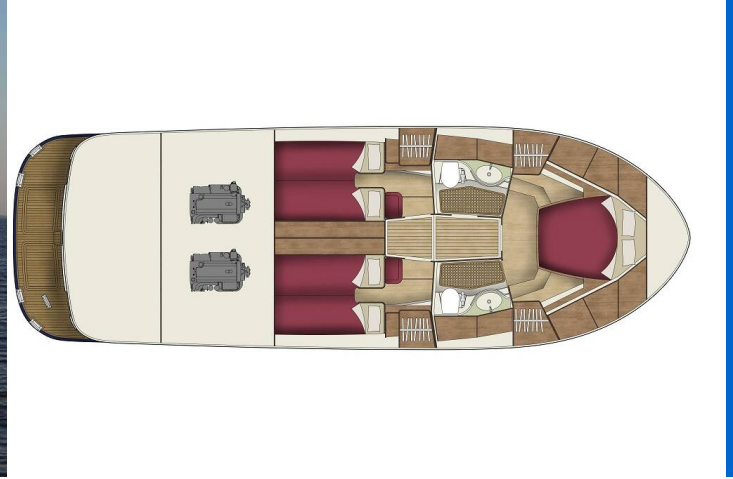

ADRIANA 44

Bianca (2022)

Motor yacht **Adriana 44 Bianca**, built in **2022** is anchored in the **Sukosan, D-Marin Dalmacija Marina, Zadar region, Croatia**. It has **3 cabins**, can accommodate **6 + 1 people** and has **2 toilets**. Bed linen and kitchen equipment are included in the price.

Bianca

Production year

2022

Length

44 ft

Cabins

3

Berths