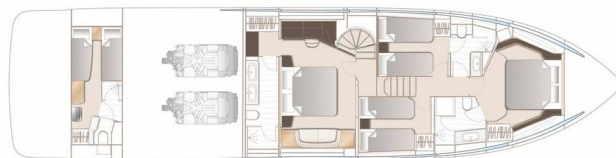

PRINCESS Y72

Elizabeth (2022)

Luxury Charter Princess Y72 Elizabeth, built in 2022 is anchored in the Marina Lav - Podstrana, Split region, Croatia. It has **4 cabins**, can accommodate **8 people** and has **3 toilets**. Bed linen and kitchen equipment are included in the price.

Elizabeth

Production year

2022

Length

75 ft

Cabins

4

Berths