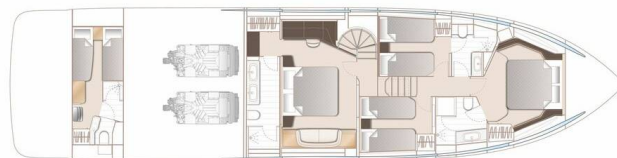

PRINCESS Y72

Elizabeth (2022)

Luxury Charter Princess Y72 Elizabeth, built in 2022 is anchored in the Marina Lav - Podstrana, Split region, Croatia. It has **4 cabins**, can accommodate **8 people** and has **3 toilets**. Bed linen and kitchen equipment are included in the price.

Elizabeth

Production year

2022

Length

75 ft

Cabins

4

Berths