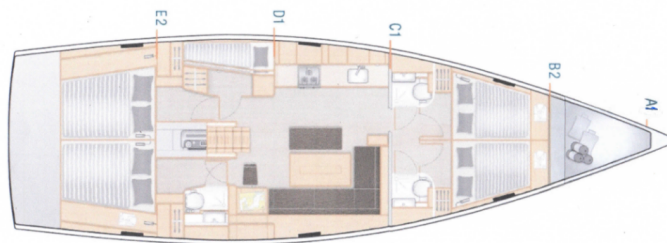

# HANSE 508

Hugo (2022)

Sailing yacht Hanse 508 Hugo, built in 2022 is anchored in the ACI Marina Pula, Istra, Croatia. It has 5 cabins, can accommodate 10 + 2 people and has 3 toilets. Bed linen and kitchen equipment are included in the price.