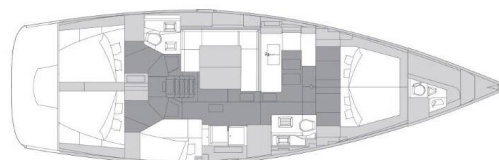

ELAN IMPRESSION 50

Sea Duce (2017)

Sailing yacht **Elan Impression 50 Sea Duce**, built in **2017** is anchored in the **Marina Tehnomont Veruda, Pula, Istra, Croatia**. It has **5 + 1 cabins**, can accommodate **10 + 2 + 1 people** and has **2 + 1 toilets**. Bed linen and kitchen equipment are included in the price.

Sea Duce

Production year

2017

Length

50 ft

Cabins

5 + 1

Berths