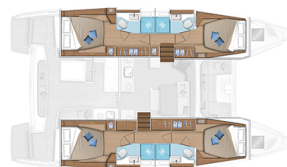

LAGOON 46

Magic Point (2022)

Catamaran Lagoon 46 Magic Point, built in 2022 is anchored in the **ACI Marina Trogir, Split region, Croatia**. It has **4 + 2 cabins**, can accommodate **8 + 2 + 2 people** and has **4 toilets**. Bed linen and kitchen equipment are included in the price.

Magic Point

Production year

2022

Length

46 ft

Cabins

4 + 2

Berths