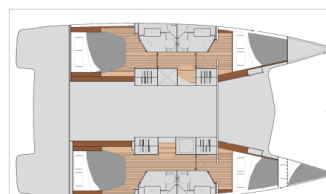

FOUNTAIN PAJOT ISLA 40

Sailor Venus (2022)

Catamaran Fountaine Pajot Isla 40 Sailor Venus, built in 2022 is anchored in the **Dubrovnik, Komolac, ACI Marina Dubrovnik, Dubrovnik region, Croatia**. It has **4 + 1 cabins**, can accommodate **8 + 1 people** and has **4 toilets**. Bed linen and kitchen equipment are included in the price.

YACHT SPECIFICATIONS

Yacht Base

**Dubrovnik, Komolac, ACI Marina
Dubrovnik, Croatia**

Yacht ID

3888

Brands

Fountaine Pajot

Yacht name

Sailor Venus

Production year

2022

Length

39 ft

Cabins

4 + 1

Berths

8 + 1

Max Persons

8

WC

4

Engine

2 x 30 HP

Fuel tank

470 l