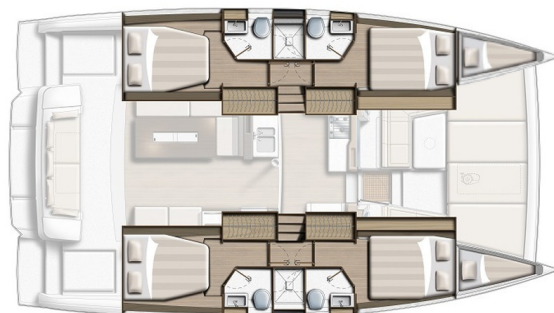

# BALI 4.2

Persona Grata (2022)

Catamaran Bali 4.2 Persona Grata, built in 2022 is anchored in the **Corfu, Gouvia Marina, Ionian Islands, Greece**. It has **4 + 2 cabins**, can accommodate **8 + 2 people** and has **4 toilets**. Bed linen and kitchen equipment are included in the price.

**Persona Grata**

Production year

**2022**

Length

**42 ft**

Cabins

**4 + 2**

Berths