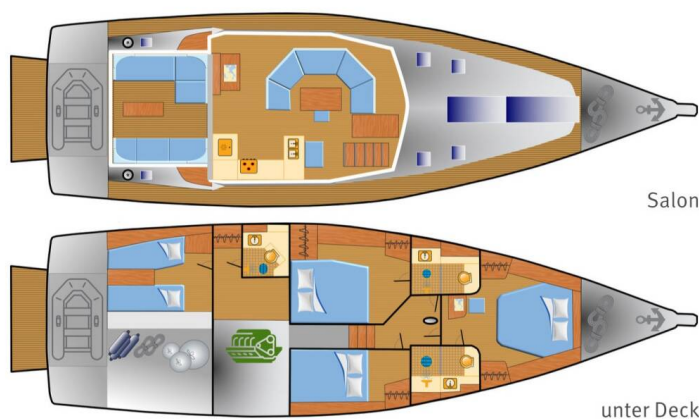

MOODY 54 DS

Adventuro (2022)

Sailing yacht **Moody 54 DS Adventuro**, built in **2022** is anchored in the **Mallorca, Can Pastilla, Balearic Islands, Spain**. It has **4 cabins**, can accommodate **8 people** and has **3 toilets**. Bed linen and kitchen equipment are included in the price.

Adventuro

Production year

2022

Length

56 ft

Cabins

4

Berths