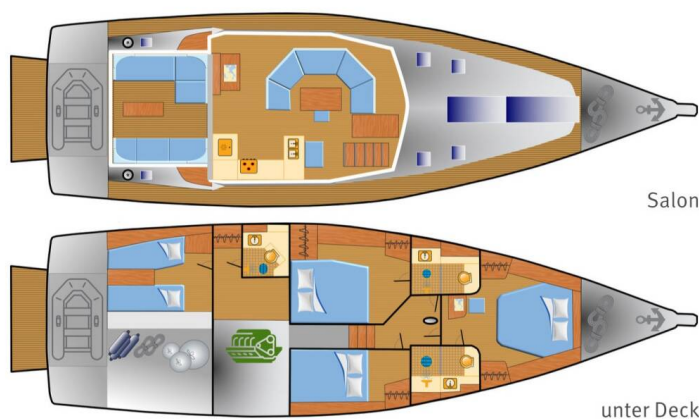

# MOODY 54 DS

Adventuro (2022)

Sailing yacht **Moody 54 DS Adventuro**, built in **2022** is anchored in the **Mallorca, Can Pastilla, Balearic Islands, Spain**. It has **4 cabins**, can accommodate **8 people** and has **3 toilets**. Bed linen and kitchen equipment are included in the price.