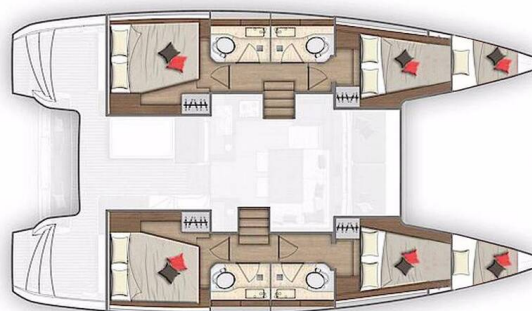

LAGOON 40

You (2022)

Catamaran Lagoon 40 You, built in **2022** is anchored in the **Marina Kornati, Biograd, Zadar region, Croatia**. It has **4 + 2 cabins**, can accommodate **8 + 2 + 2 people** and has **4 toilets**. Bed linen and kitchen equipment are included in the price.

You

Production year

2022

Length

39 ft

Cabins

4 + 2

Berths