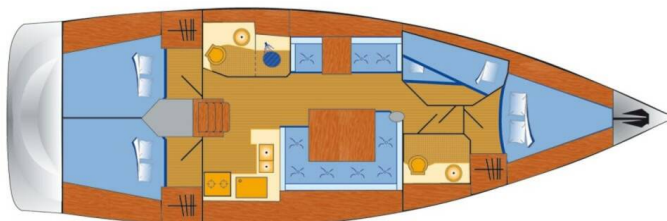

# SUN ODYSSEY 439

Jason (2014)

Sailing yacht Sun Odyssey 439 Jason, built in 2014 is anchored in the Marina Tehnomont Veruda, Pula, Istra, Croatia. It has 4 cabins, can accommodate 8 + 2 people and has 2 toilets. Bed linen and kitchen equipment are included in the price.

**Jason**

Production year

**2014**

Length

**44 ft**

Cabins

**4**

Berths