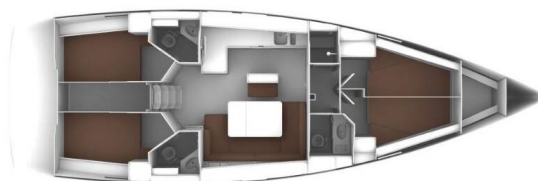

BAVARIA CRUISER 46

Diana (2015)

Sailing yacht Bavaria Cruiser 46 Diana, built in 2015 is anchored in the Marina Punat, Krk, Kvarner, Croatia. It has 4 cabins, can accommodate 8 + 1 people and has 3 toilets. Bed linen and kitchen equipment are included in the price.

Diana

Production year

2015

Length

47 ft

Cabins

4

Berths