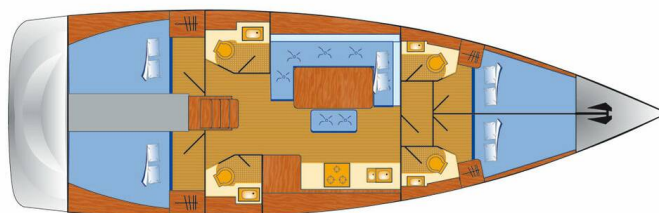

DUFOUR 460 GL

Harvey (2017)

Sailing yacht Dufour 460 GL Harvey, built in 2017 is anchored in the Marina Punat, Krk, Kvarner, Croatia. It has 4 cabins, can accommodate 8 + 2 people and has 4 toilets. Bed linen and kitchen equipment are included in the price.