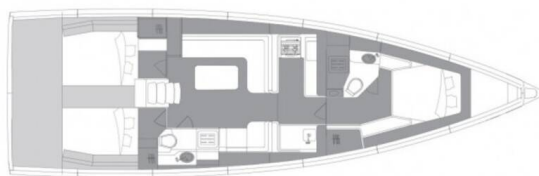

ELAN GT6

Revolution (2022)

Sailing yacht **Elan GT6 Revolution**, built in **2022** is anchored in the **Marina Kornati, Biograd, Zadar region, Croatia**. It has **3 cabins**, can accommodate **6 people** and has **2 toilets**. Bed linen and kitchen equipment are included in the price.

Revolution

Production year

2022

Length

50 ft

Cabins

3

Berths