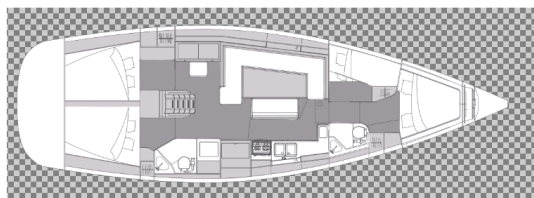

# ELAN IMPRESSION 45.1

Tattoo (2022)

Sailing yacht **Elan Impression 45.1 Tattoo**, built in **2022** is anchored in the **Pula, Marina Polesana, Istra, Croatia**. It has **4 cabins**, can accommodate **8 + 2 people** and has **2 toilets**. Bed linen and kitchen equipment are included in the price.

**Tattoo**

Production year

**2022**

Length

**44 ft**

Cabins

**4**

Berths