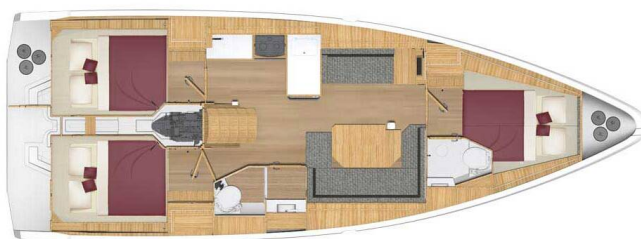

BAVARIA C38

Danny (2022)

Sailing yacht **Bavaria C38 Danny**, built in **2022** is anchored in the **Marina Punat, Krk, Kvarner, Croatia**. It has **3 cabins**, can accommodate **6 + 1 people** and has **2 toilets**. Bed linen and kitchen equipment are included in the price.

Danny

Production year

2022

Length

37 ft

Cabins

3

Berths