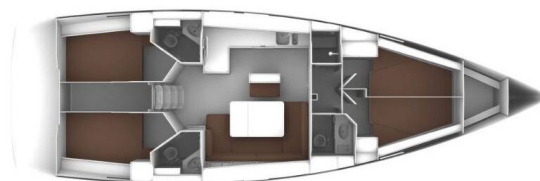

BAVARIA CRUISER 46

Elsa (2022)

Sailing yacht Bavaria Cruiser 46 Elsa, built in 2022 is anchored in the **Marina Punat, Krk, Kvarner, Croatia**. It has **4 cabins**, can accommodate **8 + 1 people** and has **3 toilets**. Bed linen and kitchen equipment are included in the price.