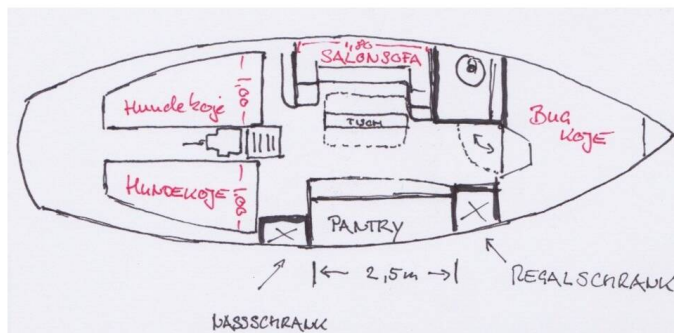

PILOT CUTTER

Black Bird (1982)

Sailing yacht **Pilot Cutter Black Bird**, built in **1982** is anchored in the **Marina Medulin, Istra, Croatia**. It has **1 cabins**, can accommodate **4 people** and has **1 toilets**. Bed linen and kitchen equipment are included in the price.

Black Bird

Production year

1982

Length

31 ft

Cabins

1

Berths