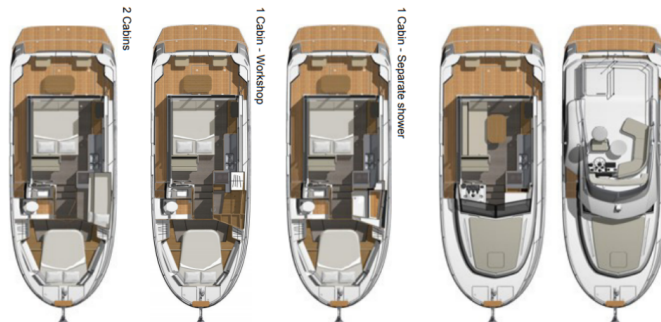

SWIFT TRAWLER 30

Oasiss (2019)

Motor boat **Swift Trawler 30 Oasiss**, built in **2019** is anchored in the **Lučica Vinkuran, Istra, Croatia**. It has **2 cabins**, can accommodate **4 + 2 people** and has **1 toilets**. Bed linen and kitchen equipment are included in the price.

Oasiss

Production year

2019

Length

34 ft

Cabins

2

Berths

4 + 2

Max Persons

8

WC

1

Engine

1 x 370 HP

Fuel tank