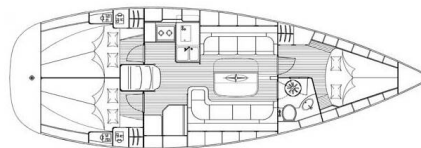

BAVARIA 37 CRUISER

Paula (2006)

Sailing yacht **Bavaria 37 Cruiser Paula**, built in **2006** is anchored in the **Corfu, Gouvia Marina, Ionian Islands, Greece**. It has **3 cabins**, can accommodate **6 people** and has **1 toilets**. Bed linen and kitchen equipment are included in the price.

Paula

Production year

2006

Length

37 ft

Cabins

3

Berths