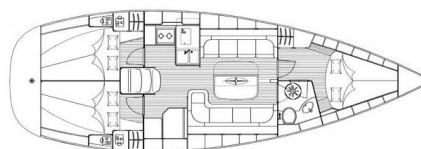

# BAVARIA 37 CRUISER

Paula (2006)

Sailing yacht **Bavaria 37 Cruiser Paula**, built in **2006** is anchored in the **Corfu, Gouvia Marina, Ionian Islands, Greece**. It has **3 cabins**, can accommodate **6 people** and has **1 toilets**. Bed linen and kitchen equipment are included in the price.

**Paula**

Production year

**2006**

Length

**37 ft**

Cabins

**3**

Berths