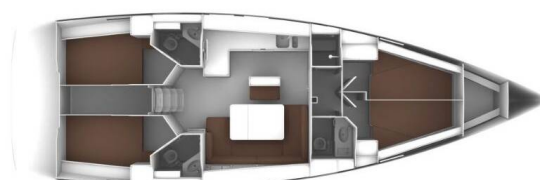

BAVARIA CRUISER 46

Noelle (2022)

Sailing yacht **Bavaria Cruiser 46 Noelle**, built in **2022** is anchored in the **Marina Tehnomont Veruda, Pula, Istra, Croatia**. It has **4 cabins**, can accommodate **8 + 1 people** and has **3 toilets**. Bed linen and kitchen equipment are included in the price.