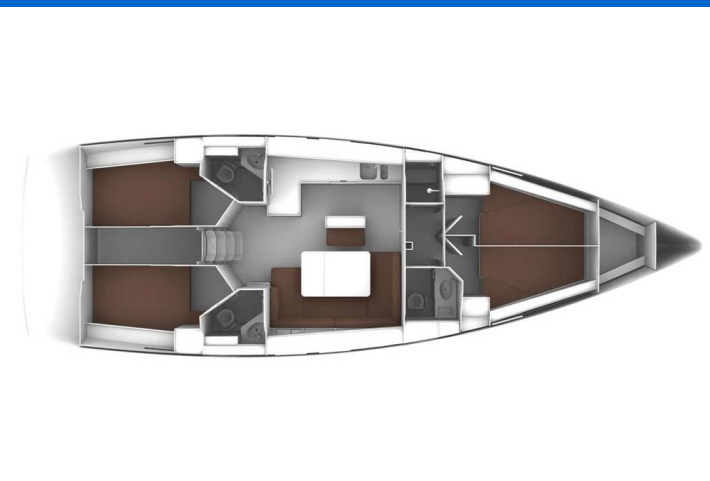

# BAVARIA CRUISER 46

Panda IV (2022)

Sailing yacht **Bavaria Cruiser 46 Panda IV**, built in **2022** is anchored in the **Marina Tehnomont Veruda, Pula, Istra, Croatia**. It has **4 cabins**, can accommodate **8 + 1 people** and has **3 toilets**. Bed linen and kitchen equipment are included in the price.