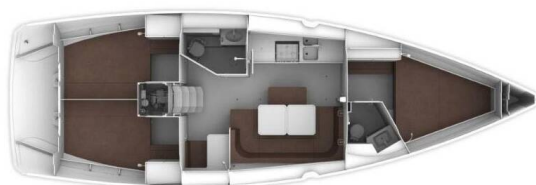

# BAVARIA CRUISER 41

Panda III (2022)

Sailing yacht **Bavaria Cruiser 41 Panda III**, built in **2022** is anchored in the **Marina Tehnomont Veruda, Pula, Istra, Croatia**. It has **3 cabins**, can accommodate **6 + 1 people** and has **2 toilets**. Bed linen and kitchen equipment are included in the price.