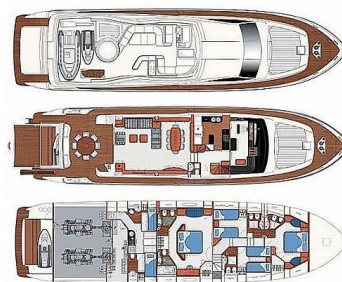

FERRETTI YACHTS 880

Estia YI (2004)

Motor yacht Ferretti Yachts 880 Estia YI, built in 2004 is anchored in the Athens, Agios Kosmas marina, Athens area/Saronic/Peloponese, Greece. It has 6 cabins, can accommodate 12 people and has 7 toilets. Bed linen and kitchen equipment are included in the price.

YACHT SPECIFICATIONS

Yacht Base

**Athens, Agios Kosmas marina,
Greece**

Yacht ID

3627

Brands

Ferretti Yachts Group

Yacht name

Estia YI

Production year

2004

Length

88 ft

Cabins

6

Berths

12

Max Persons

12

WC

7

Engine

2 x 2000 HP

Fuel tank

01