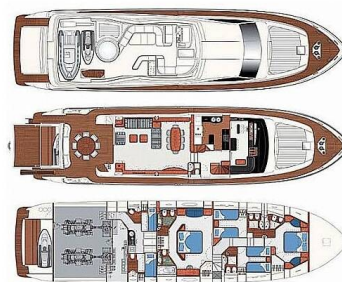

FERRETTI YACHTS 880

Estia YI (2004)

Motor yacht Ferretti Yachts 880 Estia YI, built in 2004 is anchored in the Athens, Agios Kosmas marina, Athens area/Saronic/Peloponese, Greece. It has 6 cabins, can accommodate 12 people and has 7 toilets. Bed linen and kitchen equipment are included in the price.

Estia YI

Production year

2004

Length

88 ft

Cabins

6

Berths

12

Max Persons

12

WC

7

Engine

2 x 2000 HP

Fuel tank