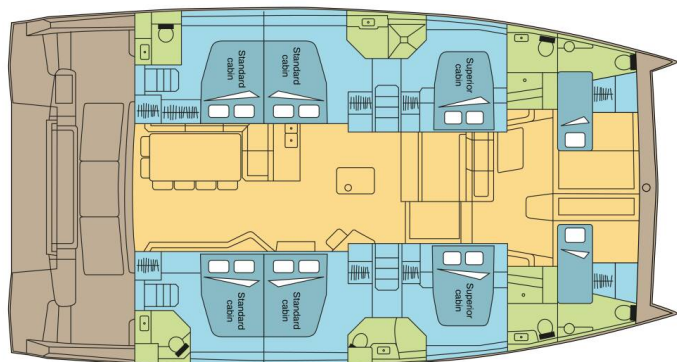

BALI 5.4

DREAM JAMESBY_DB (2020)

Catamaran Bali 5.4 DREAM JAMESBY_DB, built in 2020 is anchored in the **Martinique, Le Marin, Martinique, Caribbean**. It has **6 + 2 cabins**, can accommodate **12 + 2 people** and has **6 + 2 toilets**. Bed linen and kitchen equipment are included in the price.

DREAM JAMESBY_DB

Production year

2020

Length

55 ft

Cabins

6 + 2

Berths