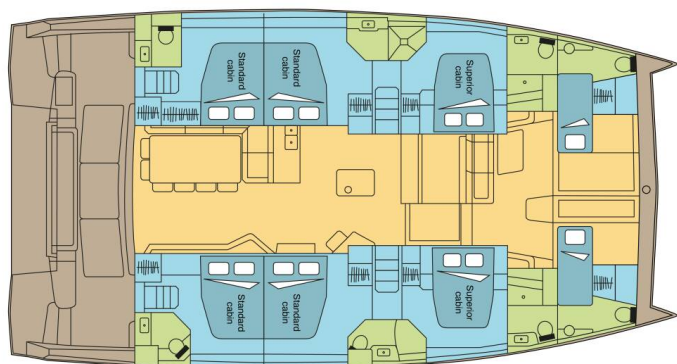

BALI 5.4

DREAM JAMESBY_DB (2020)

Catamaran Bali 5.4 DREAM JAMESBY_DB, built in 2020 is anchored in the **Martinique, Le Marin, Martinique, Caribbean**. It has **6 + 2 cabins**, can accommodate **12 + 2 people** and has **6 + 2 toilets**. Bed linen and kitchen equipment are included in the price.

DREAM JAMESBY_DB

Production year

2020

Length

55 ft

Cabins

6 + 2

Berths