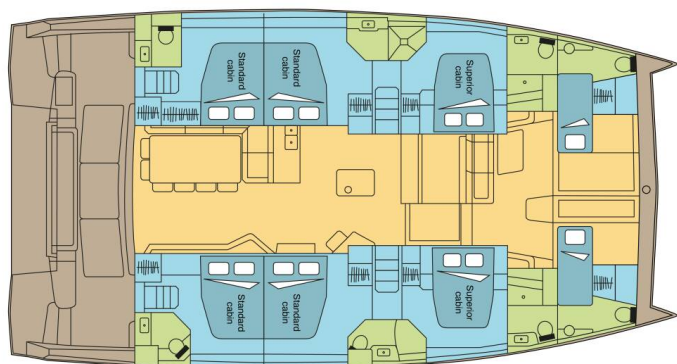

# BALI 5.4

DREAM JAMESBY\_DB (2020)

Catamaran Bali 5.4 DREAM JAMESBY\_DB, built in 2020 is anchored in the **Martinique, Le Marin, Martinique, Caribbean**. It has **6 + 2 cabins**, can accommodate **12 + 2 people** and has **6 + 2 toilets**. Bed linen and kitchen equipment are included in the price.

**DREAM JAMESBY\_DB**

Production year

**2020**

Length

**55 ft**

Cabins

**6 + 2**

Berths