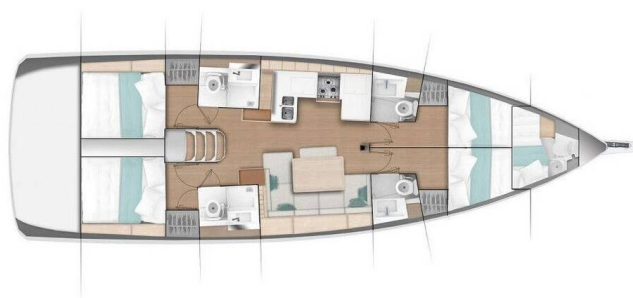

SUN ODYSSEY 490

Aria (2020)

Sailing yacht Sun Odyssey 490 Aria, built in 2020 is anchored in the **Castellammare, Marina di Stabia, Campania, Italy**. It has **4 + 1 cabins**, can accommodate **8 + 2 + 1 people** and has **4 + 1 toilets**. Bed linen and kitchen equipment are included in the price.

Aria

Production year

2020

Length

47 ft

Cabins

4 + 1

Berths