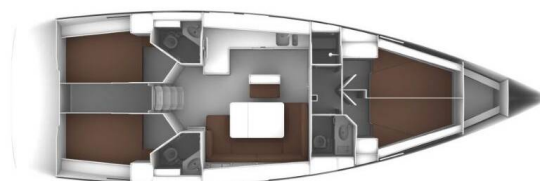

BAVARIA CRUISER 46

Leonidas II (2019)

Sailing yacht Bavaria Cruiser 46 Leonidas II, built in 2019 is anchored in the **Athens, Alimos marina, Athens area/Saronic/Peloponese, Greece**. It has **4 cabins**, can accommodate **8 + 1 people** and has **3 toilets**. Bed linen and kitchen equipment are included in the price.

YACHT SPECIFICATIONS

Yacht Base

Athens, Alimos marina, Greece

Yacht ID

3535

Brands

Bavaria

Yacht name

Leonidas II

Production year

2019

Length

47 ft

Cabins

4

Berths