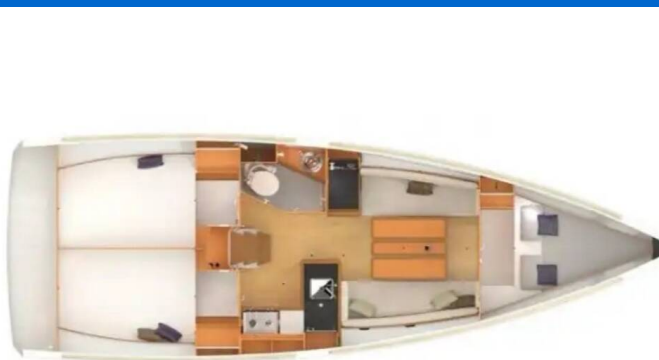

SUN ODYSSEY 349

Kora (2015)

Sailing yacht Sun Odyssey 349 Kora, built in 2015 is anchored in the Marina Punat, Krk, Kvarner, Croatia. It has 3 cabins, can accommodate 6 people and has 1 toilets. Bed linen and kitchen equipment are included in the price.