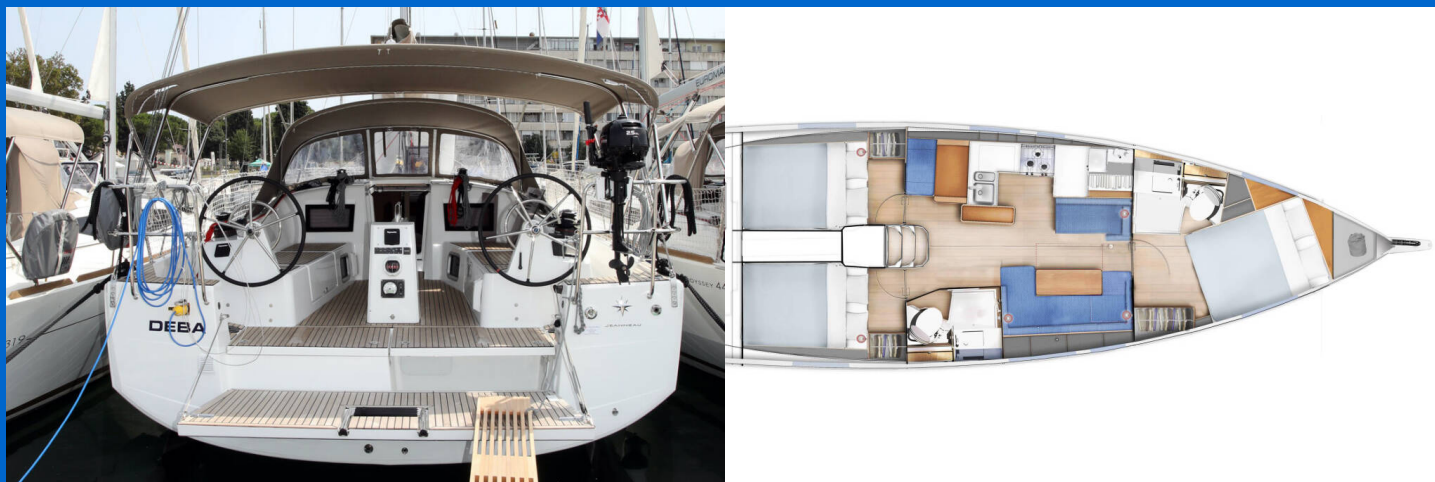

SUN ODYSSEY 410

Deba (2021)

Sailing yacht Sun Odyssey 410 Deba, built in 2021 is anchored in the **ACI Marina Pula, Istra, Croatia**. It has **3 cabins**, can accommodate **6 + 2 people** and has **2 toilets**. Bed linen and kitchen equipment are included in the price.