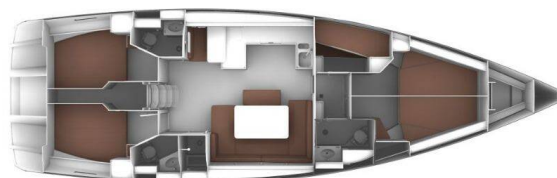

# BAVARIA CRUISER 51

Locura (2015)

Sailing yacht **Bavaria Cruiser 51 Locura**, built in **2015** is anchored in the **Marina Vrsar, Istra, Croatia**. It has **5 cabins**, can accommodate **10 people** and has **3 toilets**. Bed linen and kitchen equipment are included in the price.

**Locura**

Production year

**2015**

Length

**51 ft**

Cabins

**5**

Berths