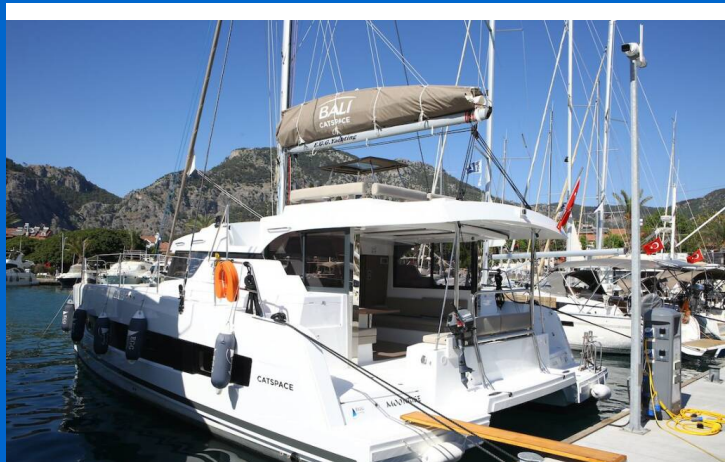

BALI CATSPACE

Moonrise (2021)

Catamaran Bali Catspace Moonrise, built in **2021** is anchored in the **Göcek, Aegean, Turkey**. It has **4 cabins**, can accommodate **8 + 2 people** and has **4 toilets**. Bed linen and kitchen equipment are included in the price.

YACHT SPECIFICATIONS

Yacht Base
Göcek, Turkey

Yacht ID
3496

Brands
Catana

Yacht name
Moonrise

Production year
2021

Length
40 ft

Cabins
4