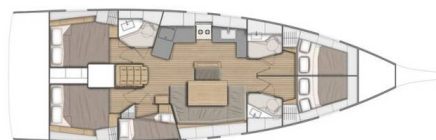

OCEANIS 46.1

Vento di Mare (2021)

Sailing yacht Oceanis 46.1 Vento di Mare, built in 2021 is anchored in the Pula, ACI Marina Pomer, Istra, Croatia. It has 5 cabins, can accommodate 10 + 2 people and has 3 toilets. Bed linen and kitchen equipment are included in the price.