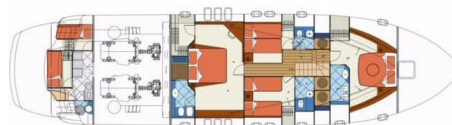

DEAUVILLE 760

Lukas (2008)

Luxury Charter Deauville 760 Lukas, built in **2008** is anchored in the **ACI Marina Split, Split region, Croatia**. It has **4 cabins**, can accommodate **8 people** and has **4 toilets**. Bed linen and kitchen equipment are included in the price.