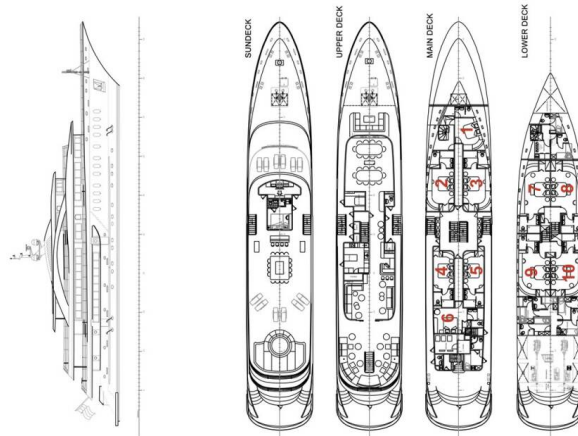

MY CUSTOM LINE 52 M

Anthea (2021)

Luxury Charter MY Custom Line 52 m Anthea, built in 2021 is anchored in the **ACI Marina Split, Split region, Croatia**. It has **10 cabins**, can accommodate **20 people** and has **6 toilets**. Bed linen and kitchen equipment are included in the price.

YACHT SPECIFICATIONS

Yacht Base

ACI Marina Split, Croatia

Yacht ID

3423

Brands

Odisej Ltd

Yacht name

Anthea

Production year

2021

Length

171 ft

Cabins

10

Berths

20

WC

6

Engine

2 x 500 HP

Fuel tank

18000 l

WEBSITE