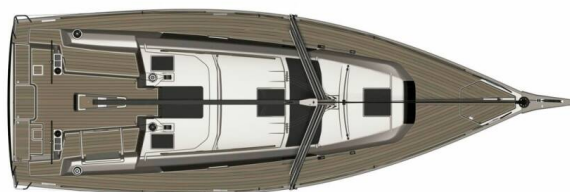

# DUFOUR 360 GL

Siesta III (2021)

Sailing yacht Dufour 360 GL Siesta III, built in 2021 is anchored in the Marina Punat, Krk, Kvarner, Croatia. It has 3 cabins, can accommodate 6 people and has 1 toilets. Bed linen and kitchen equipment are included in the price.

**Siesta III**

Production year

**2021**

Length

**35 ft**

Cabins

**3**

Berths